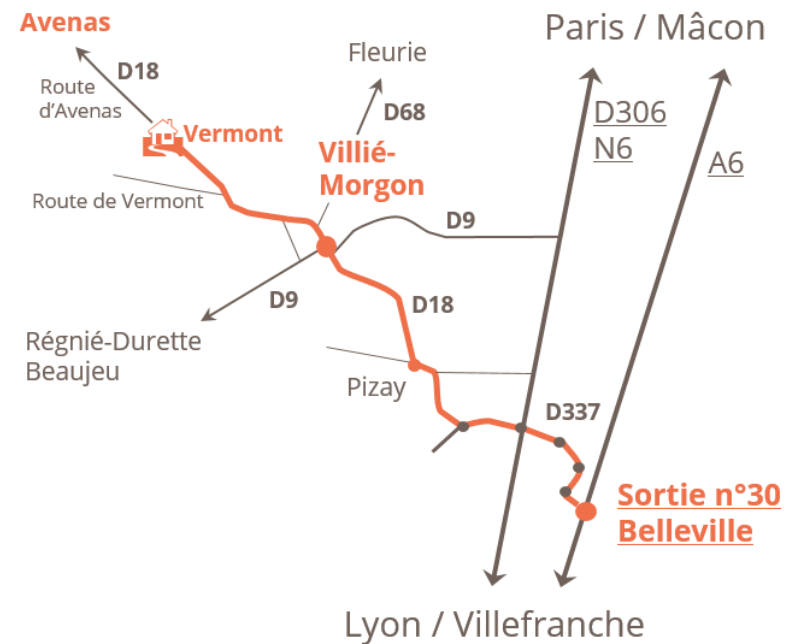

DETAILS

Location

Our B&B is located in the small hamlet « Vermont » belonging the village of Villié-Morgon in the middle of the Beaujolais vineyards, 50 km north of Lyon, 10km away from the A6 motorway exit n° 30 (Belleville).

Coming from Lyon or Paris :

- A6 exit **n°30 Belleville** – follow the D337 in the direction of Villié-Morgon / Mâcon
- Follow the road **D18** in the direction “Avenas” over 3 km
- At the crossroad with “route de Vermont”, keep driving, we are the 2nd house on the left
- The parking lot is located behind the house (sign “Maison d’hotes en Beaujolais”)

GPS coordinates :

46° 10' 23" Nord (46.173055)

4° 39' 06" Est (4.651682)

We remind you that check-in is between 5:00 and 7:00 pm.

Please let us know if you arrive behind those schedule.

Out of respect to everyone, no check-in will be done after 9:30 pm.