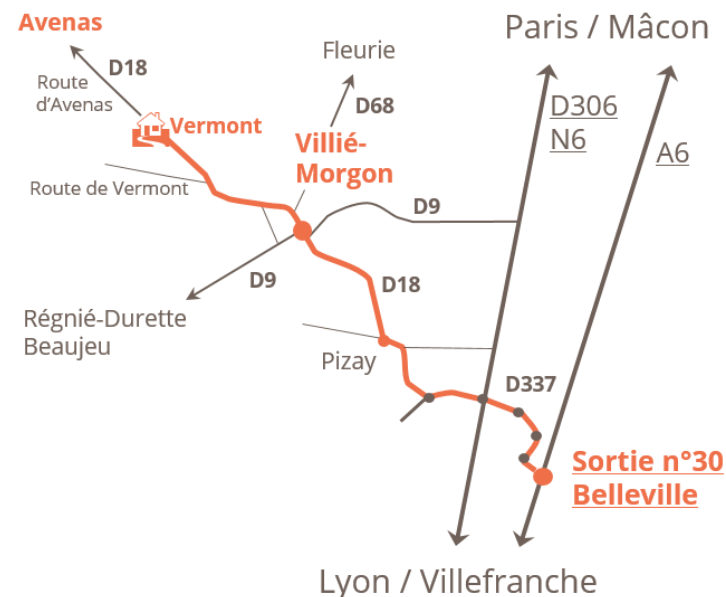

DETAILS

Location

Our B&B is located in the small hamlet « Vermont » belonging the village of Villié-Morgon in the middle of the Beaujolais vineyards, 50 km north of Lyon, 10km away from the A6 motorway exit n° 30 (Belleville).

Coming from Lyon or Paris :

- A6 exit **n°30 Belleville** – follow the D337 in the direction of Villié-Morgon / Mâcon
- In Villié-Morgon, at the roundabout near the church : go straight ahead, then turn left at the pharmacy
- Follow the road **D18** in the direction “Avenas” over 3 km
- At the crossroad with “route de Vermont”, keep driving, we are the 2nd house on the left
- The parking lot is located behind the house (sign “Maison d’hotes en Beaujolais”)

GPS coordinates :

46° 10' 23" North (46.173055)

4° 39' 06" East (4.651682)

LOCATION

Maison d'Hôtes en Beaujolais
Vermont
2267 route d'Avenas
69910 VILLIÉ-MORGON

We remind you that check-in is between 5:00 and 7:00 pm.

Please let us know if you arrive behind those schedule.

Out of respect to everyone, no check-in will be done after 9:30 pm.

CONTACT US

Virginie Perani & Arnaud Paire

virginie@chambres-hotes-beaujolais.com

+33 (0)4 74 69 12 15