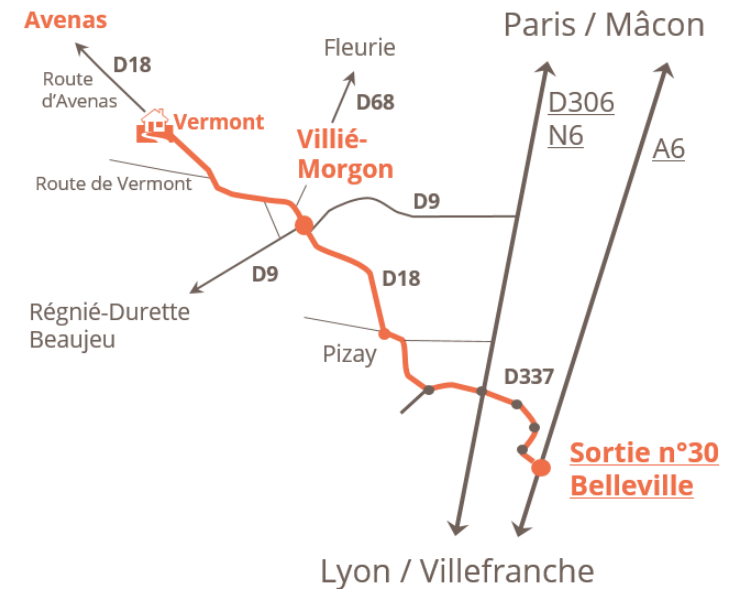

# Location

Our B&B is located in the small hamlet « Vermont » belonging the village of Villié-Morgon in the middle of the Beaujolais vineyards, 50 km north of Lyon, 10km away from the A6 motorway exit n° 30 (Belleville).

### Coming from Lyon or Paris:

- A6 exit **n°30 Belleville** – follow the D337 in the direction of Villié-Morgon / Mâcon
- In Villié-Morgon, at the roundabout near the church: go straight ahead, then turn left at the pharmacy
- Follow the road **D18** in the direction “**Deux-Grosnes**” over 3 km
- At the crossroad with “route de Vermont”, keep driving, we are the 2nd house on the left
- The parking lot is located behind the house (sign “Maison d’hotes en Beaujolais”)

### GPS coordinates:

46° 10' 23" North (46.173055)

4° 39' 06" East (4.651682)

**We remind you that check-in is between 5:00 and 7:00 pm.**

Please let us know if you arrive behind schedule.

Out of respect to everyone, no check-in will be done after 9:30 pm.

## LOCATION

Maison d'Hôtes en Beaujolais  
Vermont  
2267 route d'Avenas  
69910 VILLIÉ-MORGON